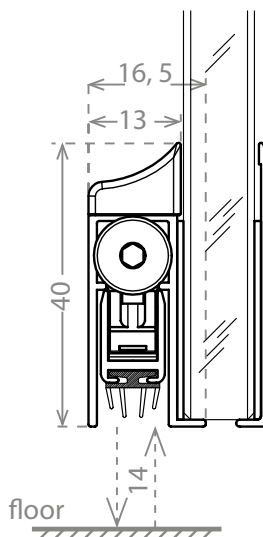

**OZADS-44G-1220MM**  
**OZADS-44G-920MM**  
**OZADS-44G-600MM**

**Glass Door Seal**

- Surface Mounted door drop down seal for glass doors
- Maximum drop - 14mm
- Sound insulation - up to 36dB
- Fixed with double side tape without screws and holes
- Adjustment can be done with extractable plunger
- Size can be reduced to minimum 125mm