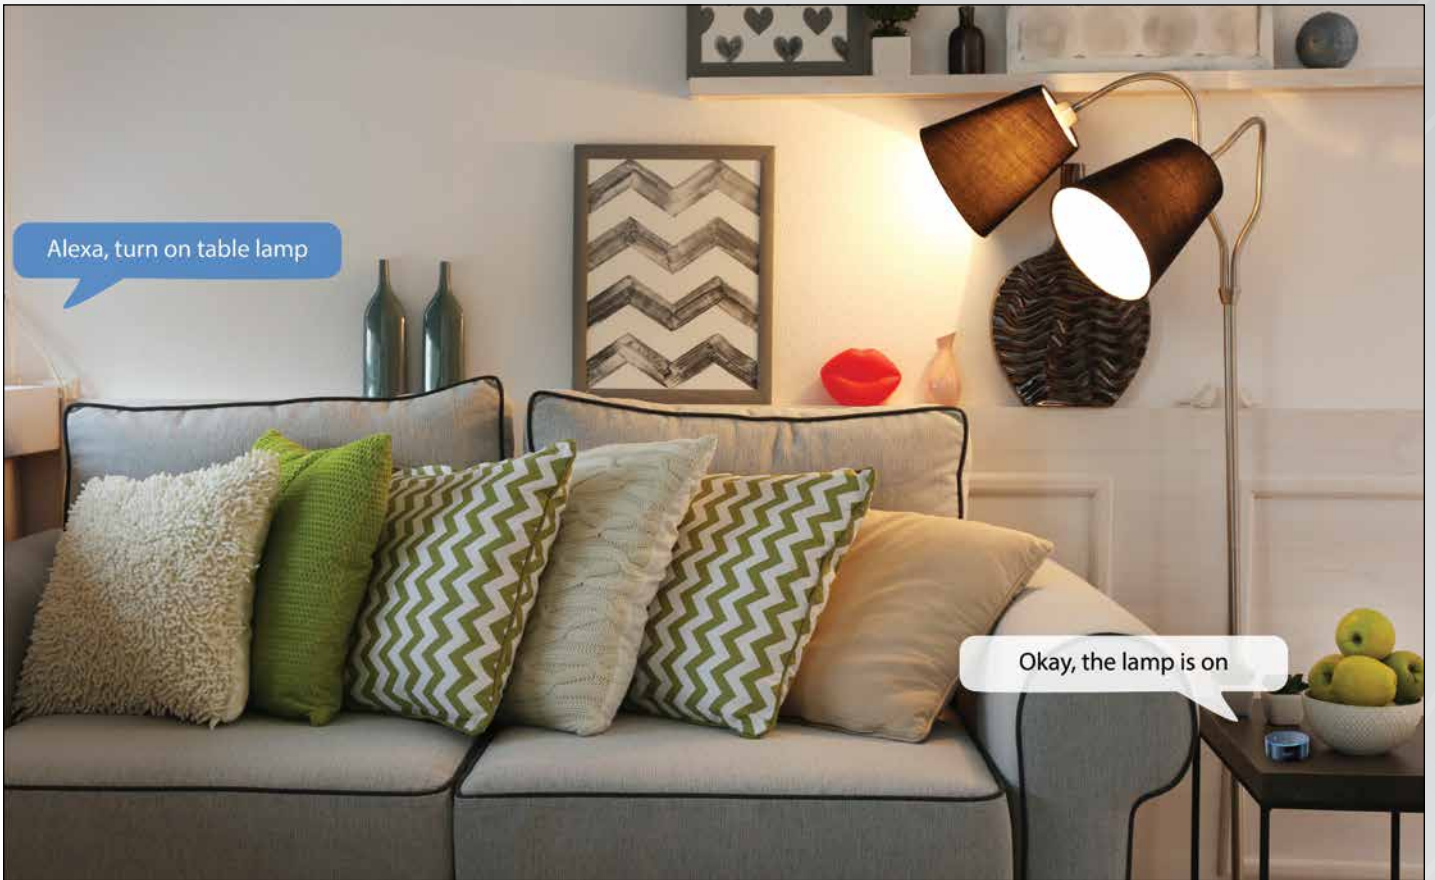

Applicable Scenarios

START THE WASHING MACHINE BEFORE ARRIVING HOME