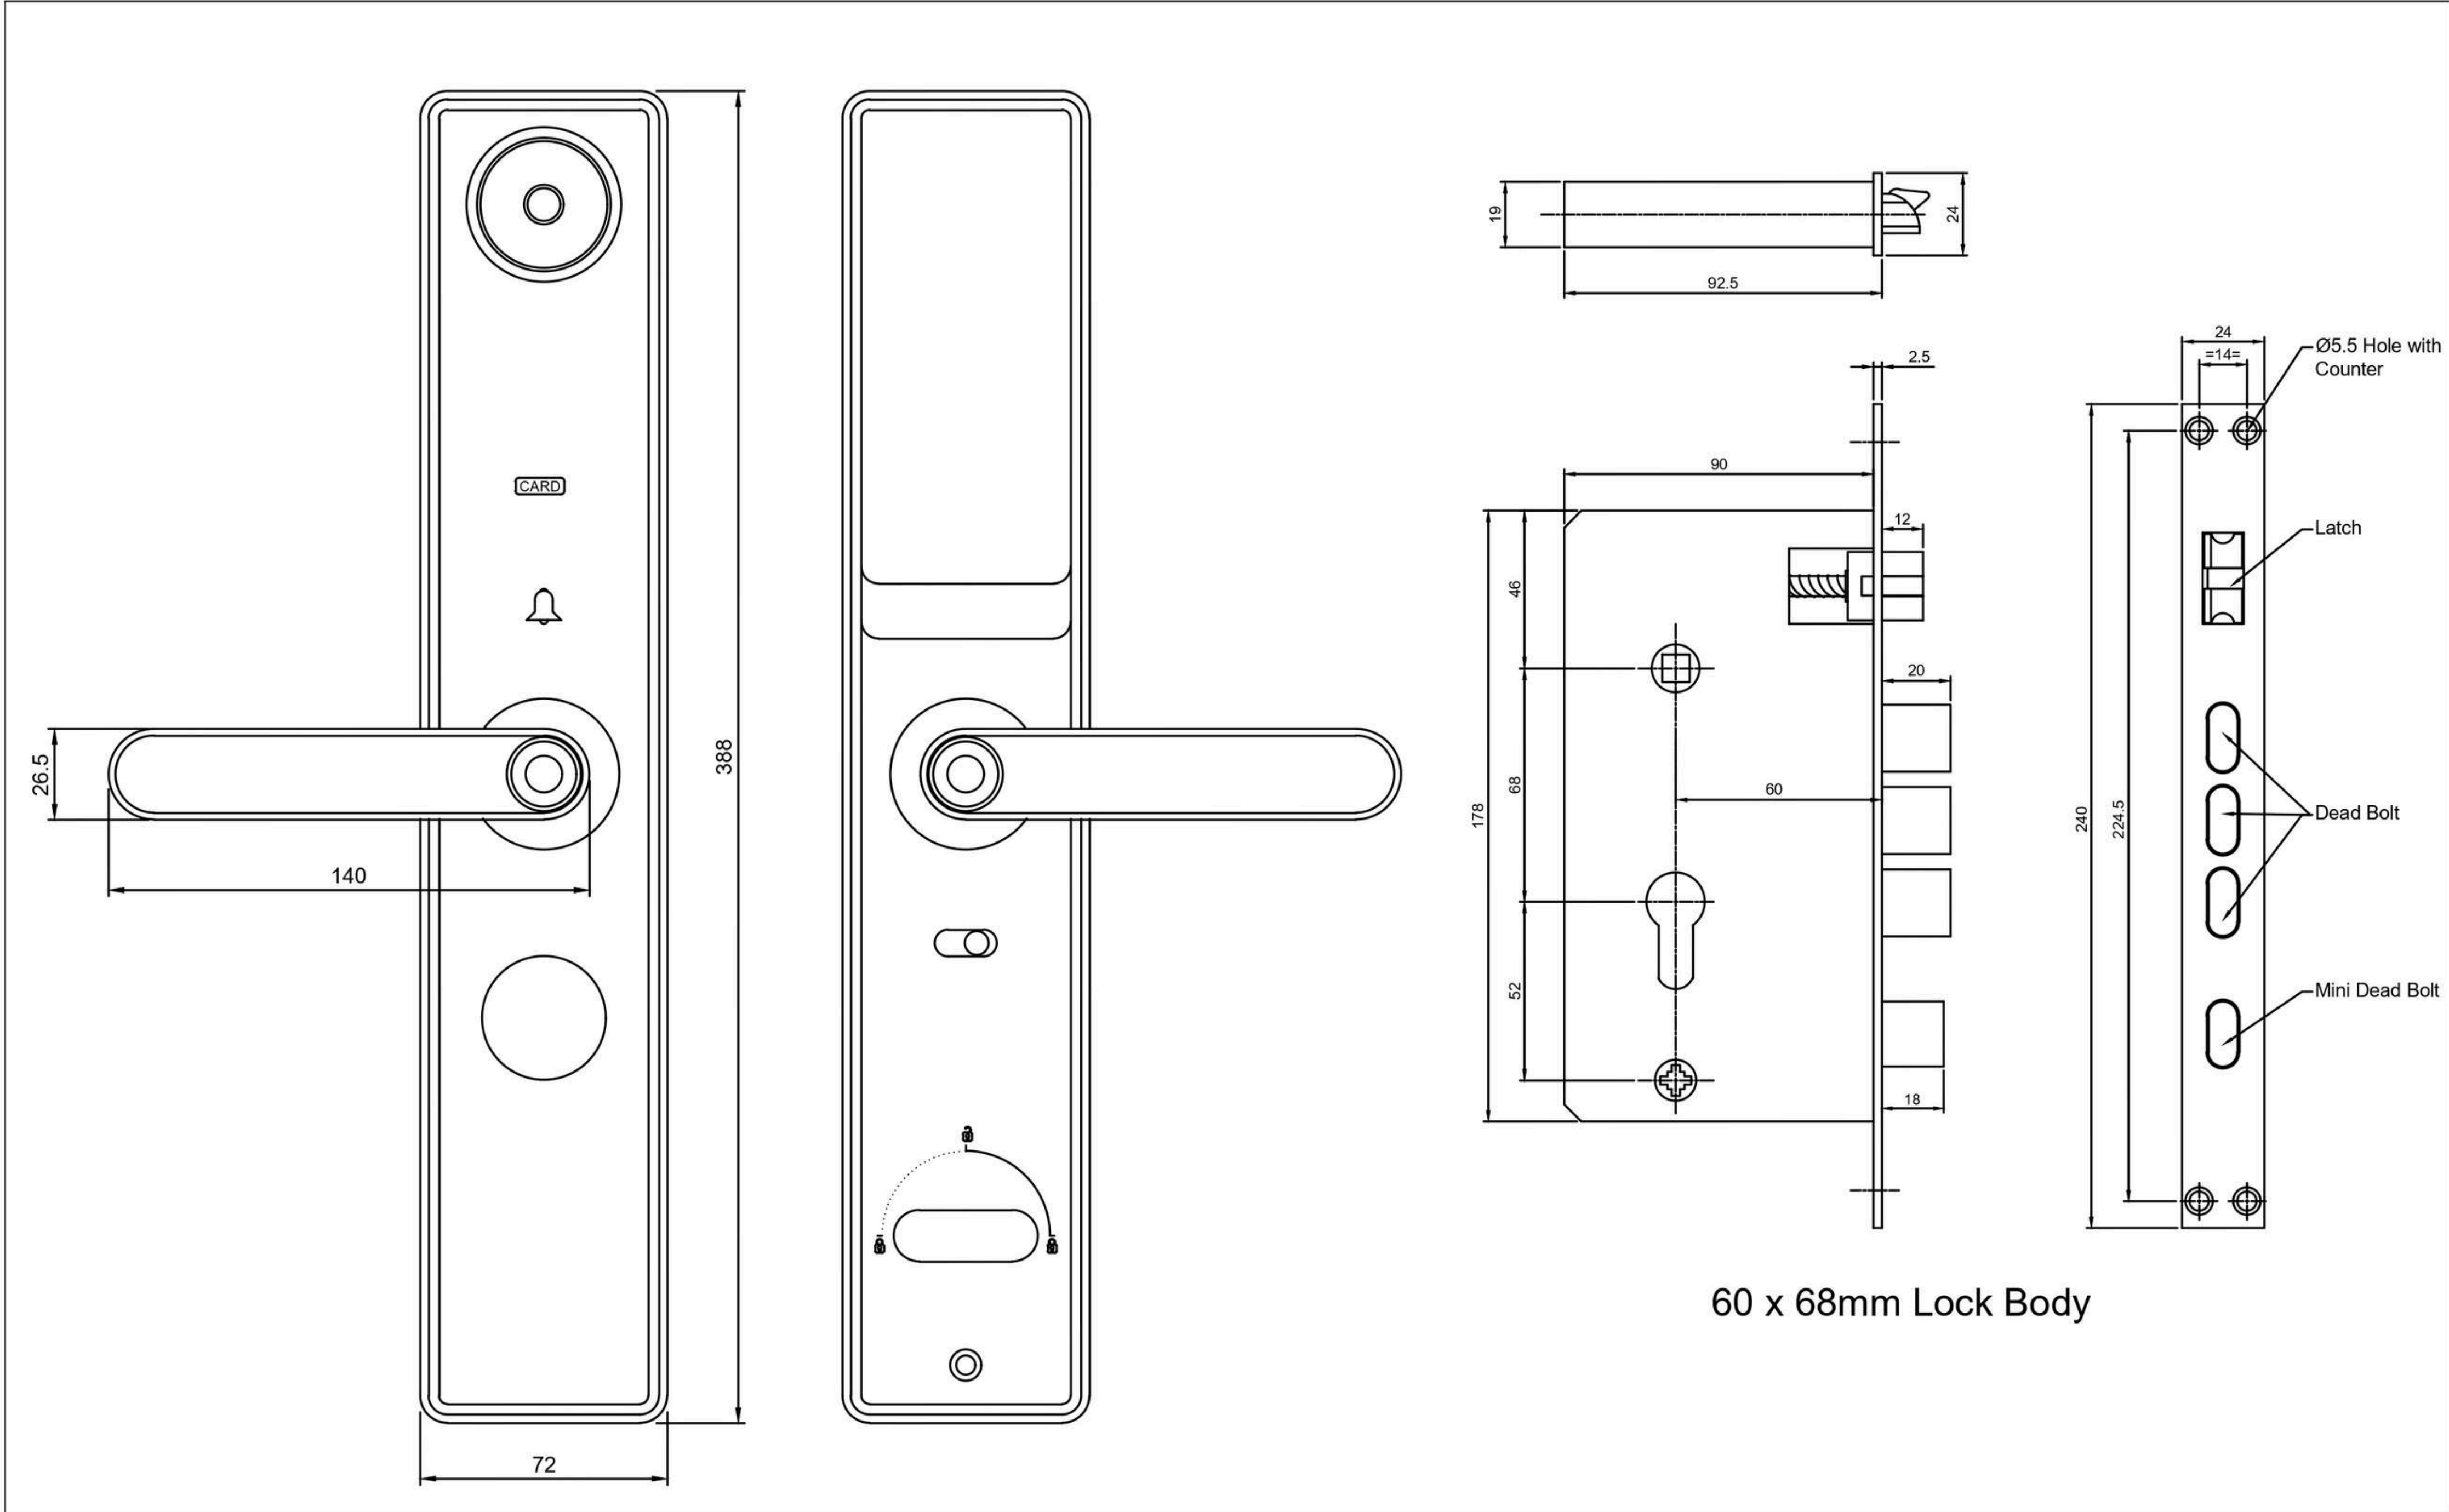

Specifications

Lock Dimension- 388*72*25 mm

Lock Body Dimension- 60*68 mm

Colour- Black & Rose Gold

Door type- Wooden/Metal

Lock material- Aluminium Alloy + ABS

Rechargeable Lithium-ion Battery

Lock Body Material- Stainless Steel Lock Body

Door Thickness- 35-110 mm

Lock & Lock Body Details

Scan the QR code to download OzoLife Mobile App