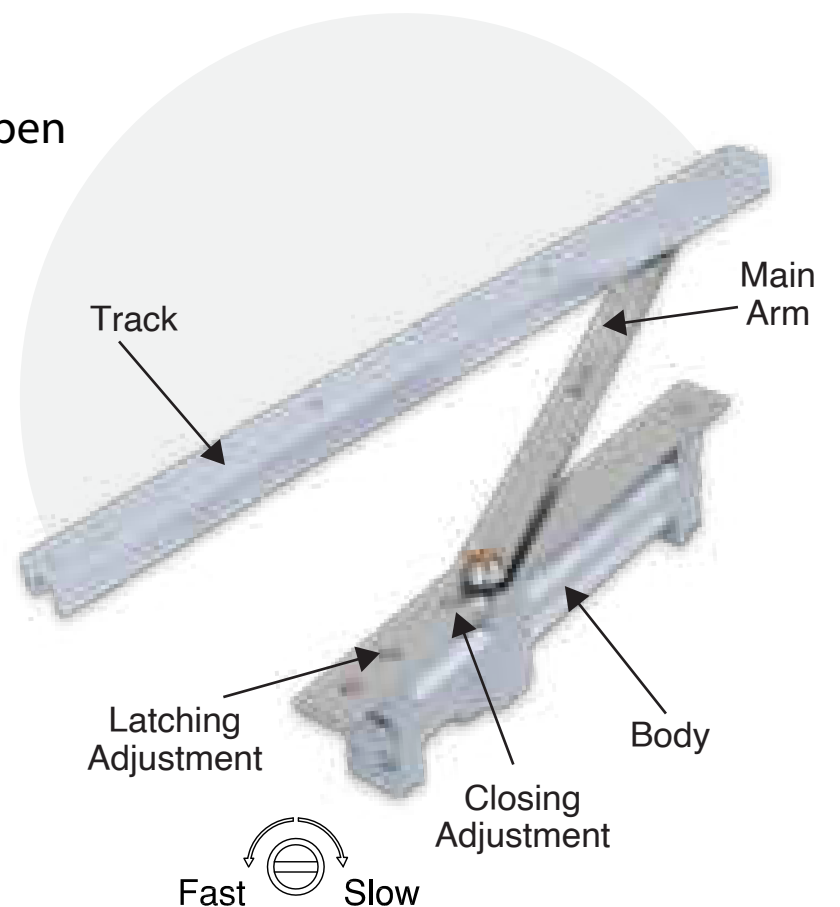

Stock Available

Introducing **Concealed Door Closer** for **32mm Slim Door**

Features:-

Specifications:-

- » Rack and Pinion Concealed Door Closer with Hold Open Function and Closing Force EN 3
- » Identical design for DIN left and DIN right
- » Length - 229mm, Width - 28mm, Height - 70mm
- » Closing force adjustable - 110-0°
- » Latching action adjustable - 15-0°
- » Finish: Silver

Parts & Speed Adjustment

www.ozone-india.com | customercare@ozone-india.com

+91-9310012300