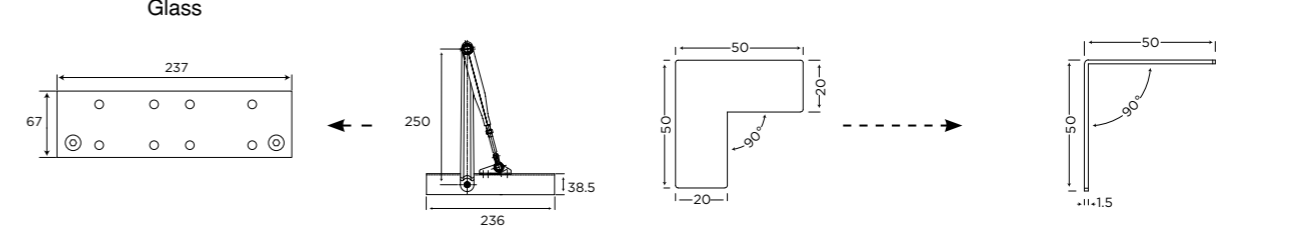

EAZY - 33

Wall-to-Glass Single Swing Door

- NSK-ACC-780-PLATE STD SILVER x1 Nos.**
Plate for Mounting Door Closer on Glass
- NSK-780 STD SILVER x1 Nos.**
Door Closer
- OZHN-DP2-CC2 STD MILL x1 Nos.**
Corner Cleats
- OZHN-DP2-CC1 STD MILL x2 Nos.**
Corner Cleats

- OZHN-DP2 3M AN**
Door Profile with Back Plate & Metal Gasket

- OZHN-DP2-RP STD MILL x2 Nos.**
Re-inforcement Plate
- OGC-DH-2 STD SSS x2 Nos.**
Frame Rebate Mounting Hinge (Square)
- OZ-DP1/2-GDL STD AN x1 Nos.**
Door Lock with Lever Handle

Refer to the Ozone glass hardware range for more choices

- OZHN-DP2-PS 10MM BL**
OZHN-DP2-PS 12MM BL
Perimeter Seal

TYPICAL LAYOUT

- NSK-ACC-780-PLATE STD SILVER x1 Nos.**
Plate for Mounting Door Closer on Glass
- NSK-780 STD SILVER x1 Nos.**
Door Closer
- OZHN-DP2-CC2 STD MILL x1 Nos.**
Corner Cleats
- OZHN-DP2-CC1 STD MILL x2 Nos.**
Corner Cleats

- OZHN-DP2-PS 10MM BL**
OZHN-DP2-PS 12MM BL
Perimeter Seal

Technical Specification

Glass Type	Tempered Glass
Glass Thickness	10-12mm
Max. Door Height	3000mm
Door Weight	45-80kg
Application	Door assembly with Over Panel and Sidelight
Material	Aluminium