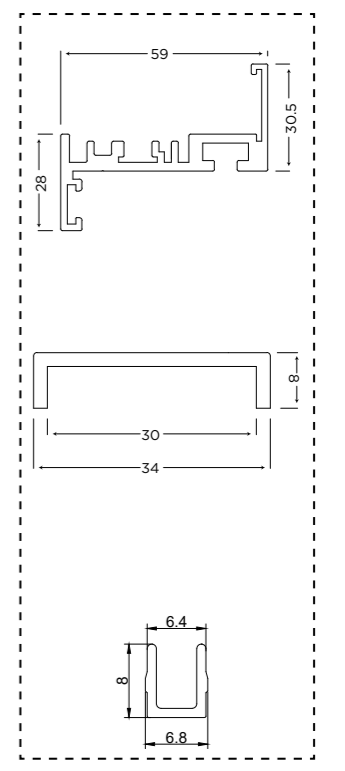

- OZHN-DP2 3M AN**
Door Profile with Back Plate & Metal Gasket

- OZHN-DP2-RP STD MILL x2 Nos.**
Re-inforcement Plate
- OGC-DH-2 STD SSS x2 Nos.**
Frame Rebate Mounting Hinge (Square)
- OZ-DP1/2-GDL STD AN x1 Nos.**
Door Lock with Lever Handle

- OZHN-DP2-PS 10MM BL**
OZHN-DP2-PS 12MM BL
Perimeter Seal

Technical Specification

Glass Type	Tempered Glass
Glass Thickness	10-12mm
Max. Door Height	3000mm
Door Weight	45-80kg
Application	Door assembly with Over Panel and Sidelight
Material	Aluminium

Note: The number of the profiles may change as per actual site measurement.