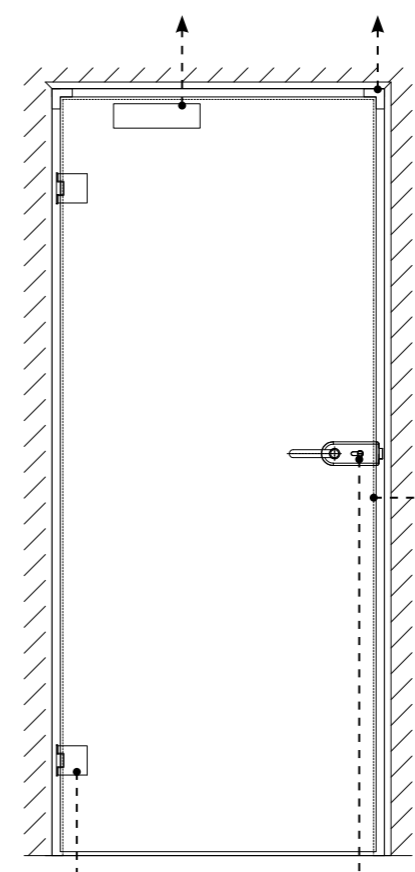

EAZY - 33

Wall-to-Glass Single Swing Door

- **NSK-ACC-780-PLATE STD SILVER x1 Nos.**
  Plate for Mounting Door Closer on Glass
- **NSK-780 STD SILVER x1 Nos.**
  Door Closer
- **OZHN-DP2-CC2 STD MILL x1 Nos.**
  Corner Cleats
- **OZHN-DP2-CC1 STD MILL x2 Nos.**
  Corner Cleats

- **OZHN-DP2 3M AN**
  Door Profile with Back Plate & Metal Gasket

- **OZHN-DP2-RP STD MILL x2 Nos.**
  Re-inforcement Plate
- **OGC-DH-2 STD SSS x2 Nos.**
  Frame Rebate Mounting Hinge (Square)
- **OZ-DP1/2-GDL STD AN x1 Nos.**
  Door Lock with Lever Handle

Refer to the Ozone glass hardware range for more choices

- **OZHN-DP2-PS 10MM BL**
  OZHN-DP2-PS 12MM BL
  Perimeter Seal

TYPICAL LAYOUT

- **NSK-ACC-780-PLATE STD SILVER x1 Nos.**
  Plate for Mounting Door Closer on Glass
- **NSK-780 STD SILVER x1 Nos.**
  Door Closer
- **OZHN-DP2-CC2 STD MILL x1 Nos.**
  Corner Cleats
- **OZHN-DP2-CC1 STD MILL x2 Nos.**
  Corner Cleats

- **OZHN-DP2 3M AN**
  Door Profile with Back Plate & Metal Gasket

- **OZHN-DP2-RP STD MILL x2 Nos.**
  Re-inforcement Plate
- **OGC-DH-2 STD SSS x2 Nos.**
  Frame Rebate Mounting Hinge (Square)
- **OZ-DP1/2-GDL STD AN x1 Nos.**
  Door Lock with Lever Handle

- **OZHN-DP2-PS 10MM BL**
  OZHN-DP2-PS 12MM BL
  Perimeter Seal

Technical Specification

Glass Type	Tempered Glass
Glass Thickness	10-12mm
Max. Door Height	3000mm
Door Weight	45-80kg
Application	Door assembly with Over Panel and Sidelight
Material	Aluminium

Note: The number of the profiles may change as per actual site measurement.