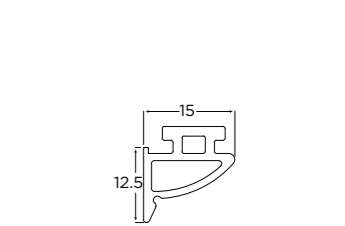

Refer to the Ozone glass hardware range for more choices

- OZHN-DP2-PS 10MM BL**
OZHN-DP2-PS 12MM BL
Perimeter Seal

TYPICAL LAYOUT

- NSK-ACC-780-PLATE STD SILVER x1 Nos.**
Plate for Mounting Door Closer on Glass
- NSK-780 STD SILVER x1 Nos.**
Door Closer
- OZHN-DP2-CC2 STD MILL x1 Nos.**
Corner Cleats
- OZHN-DP2-CC1 STD MILL x2 Nos.**
Corner Cleats

- OZHN-DP2 3M AN**
Door Profile with Back Plate & Metal Gasket

- OZHN-DP2-RP STD MILL x2 Nos.**
Re-inforcement Plate
- OGC-DH-2 STD SSS x2 Nos.**
Frame Rebate Mounting Hinge (Square)
- OZ-DP1/2-GDL STD AN x1 Nos.**
Door Lock with Lever Handle

- OZHN-DP2-PS 10MM BL**
OZHN-DP2-PS 12MM BL
Perimeter Seal

Technical Specification

Glass Type	Tempered Glass
Glass Thickness	10-12mm
Max. Door Height	3000mm
Door Weight	45-80kg
Application	Door assembly with Over Panel and Sidelight
Material	Aluminium