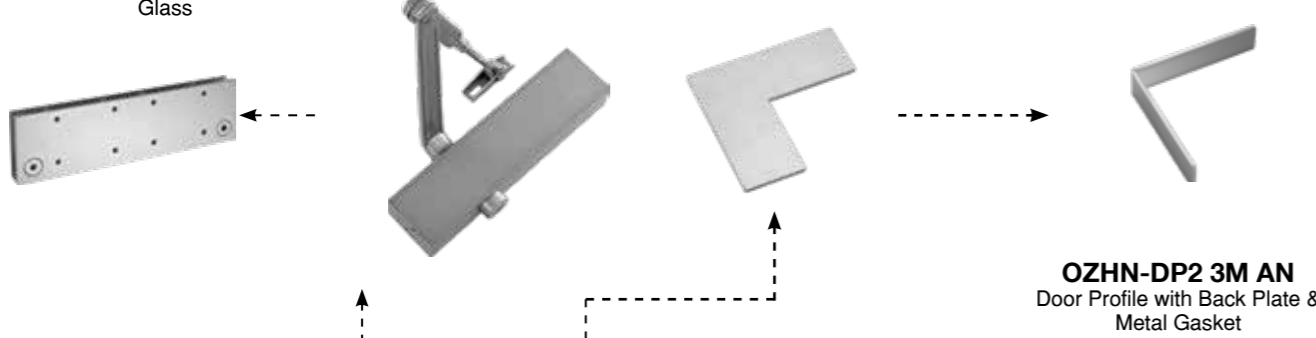

EAZY - 33

Wall-to-Glass Single Swing Door

- NSK-ACC-780-PLATE STD SILVER x1 Nos.**
Plate for Mounting Door Closer on Glass
- NSK-780 STD SILVER x1 Nos.**
Door Closer
- OZHN-DP2-CC2 STD MILL x1 Nos.**
Corner Cleats
- OZHN-DP2-CC1 STD MILL x2 Nos.**
Corner Cleats

- OZHN-DP2 3M AN**
Door Profile with Back Plate & Metal Gasket

- OZHN-DP2-RP STD MILL x2 Nos.**
Re-inforcement Plate
- OGC-DH-2 STD SSS x2 Nos.**
Frame Rebate Mounting Hinge (Square)
- OZ-DP1/2-GDL STD AN x1 Nos.**
Door Lock with Lever Handle

Refer to the Ozone glass hardware range for more choices

- OZHN-DP2-PS 10MM BL**
OZHN-DP2-PS 12MM BL
Perimeter Seal

TYPICAL LAYOUT

- NSK-ACC-780-PLATE STD SILVER x1 Nos.**
Plate for Mounting Door Closer on Glass
- NSK-780 STD SILVER x1 Nos.**
Door Closer
- OZHN-DP2-CC2 STD MILL x1 Nos.**
Corner Cleats
- OZHN-DP2-CC1 STD MILL x2 Nos.**
Corner Cleats

- OZHN-DP2-PS 10MM BL**
OZHN-DP2-PS 12MM BL
Perimeter Seal

Technical Specification

Glass Type	Tempered Glass
Glass Thickness	10-12mm
Max. Door Height	3000mm
Door Weight	45-80kg
Application	Door assembly with Over Panel and Sidelight
Material	Aluminium