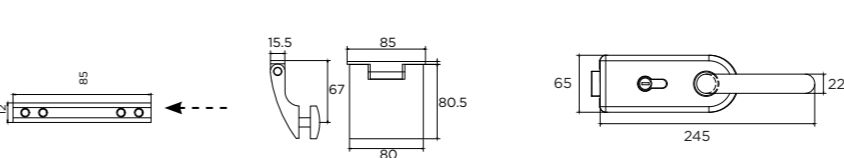

Refer to the Ozone glass hardware range for more choices

- OZHN-DP2-PS 10MM BL**
OZHN-DP2-PS 12MM BL
Perimeter Seal

TYPICAL LAYOUT

- NSK-ACC-780-PLATE STD SILVER x1 Nos.**
Plate for Mounting Door Closer on Glass
- NSK-780 STD SILVER x1 Nos.**
Door Closer
- OZHN-DP2-CC2 STD MILL x1 Nos.**
Corner Cleats
- OZHN-DP2-CC1 STD MILL x2 Nos.**
Corner Cleats

- OZHN-DP2 3M AN**
Door Profile with Back Plate & Metal Gasket

- OZHN-DP2-RP STD MILL x2 Nos.**
Re-inforcement Plate
- OGC-DH-2 STD SSS x2 Nos.**
Frame Rebate Mounting Hinge (Square)
- OZ-DP1/2-GDL STD AN x1 Nos.**
Door Lock with Lever Handle

- OZHN-DP2-PS 10MM BL**
OZHN-DP2-PS 12MM BL
Perimeter Seal

Technical Specification

Glass Type	Tempered Glass
Glass Thickness	10-12mm
Max. Door Height	3000mm
Door Weight	45-80kg
Application	Door assembly with Over Panel and Sidelight
Material	Aluminium