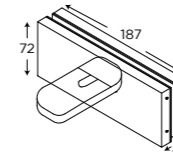

- OCFH-100 STD BM X 1 Nos.**
The Original SELF-CLOSING Patch Fitting

- OPL-1 STD BM X 1Nos.**
Corner Patch Lock with Strike Plate

Refer to the Ozone glass hardware range for more choices

TYPICAL LAYOUT

- OZHN-DP-PR-33 4M ABM**
- OPF-2 STD BM x 1Nos.**
- OFS-ACC-GDP STD BM x 1 Nos.**
- OZHN-DP1-CC STD MILL x2 Nos.**
Corner Cleat
- OZHN-L10MM 3M BM**
OZHN-L12MM 3M BM
L Profile-GTG-90

- OGH-55 32x457MM BMSS x2 Nos.**
H Type Handle

- OPL-1 STD BM X 1Nos.**
Corner Patch Lock with Strike Plate

- OZHN-DCOR-P 3M BM**
Decorative Profile

Technical Specification

Glass Type	Tempered Glass
Glass Thickness	10-12mm
Max. Door Height	3000mm
Max. Partition Height	3000mm
Door Weight	45-80kg
Application	Door assembly with Over Panel and Sidelight
Material	Aluminium

- OCFH-100 STD BM X 1 Nos.**
The Original SELF-CLOSING Patch Fitting

- OZHN-DP3 3M ABM**

- OZHN-DP1-GK 10MM BL**
OR
OZHN-DP1-GK 12MM BL

Note: The number of the profiles may change as per actual site measurement.