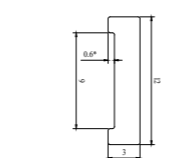

- OCFH-100 STD BM X 1 Nos.**
The Original SELF-CLOSING Patch Fitting

- OPL-1 STD BM X 1Nos.**
Corner Patch Lock with Strike Plate

Refer to the Ozone glass hardware range for more choices

TYPICAL LAYOUT

- OZHN-DP-PR-33 4M ABM**
- OPF-2 STD BM x 1Nos.**
- OFS-ACC-GDP STD BM x 1 Nos.**
- OZHN-DP1-CC STD MILL x2 Nos.**
Corner Cleat
- OZHN-L10MM 3M BM**
OZHN-L12MM 3M BM
L Profile-GTG-90

- OGH-55 32x457MM BMSS x2 Nos.**
H Type Handle

- OPL-1 STD BM X 1Nos.**
Corner Patch Lock with Strike Plate

- OZHN-DCOR-P 3M BM**
Decorative Profile

Technical Specification

Glass Type	Tempered Glass
Glass Thickness	10-12mm
Max. Door Height	3000mm
Max. Partition Height	3000mm
Door Weight	45-80kg
Application	Door assembly with Over Panel and Sidelight
Material	Aluminium