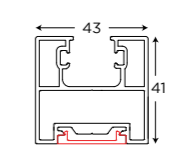

- OGH-55 32x457MM BMSS x2 Nos.**
H Type Handle

- OPL-1 STD BM X 1Nos.**
Corner Patch Lock with Strike Plate

- OZHN-DCOR-P 3M BM**
Decorative Profile

Technical Specification

Glass Type	Tempered Glass
Glass Thickness	10-12mm
Max. Door Height	3000mm
Max. Partition Height	3000mm
Door Weight	45-80kg
Application	Door assembly with Over Panel and Sidelight
Material	Aluminium

- OCFH-100 STD BM X 1 Nos.**
The Original SELF-CLOSING Patch Fitting

- OZHN-DP3 3M ABM**

- OZHN-DP1-GK 10MM BL**
OR
OZHN-DP1-GK 12MM BL

Note: The number of the profiles may change as per actual site measurement.