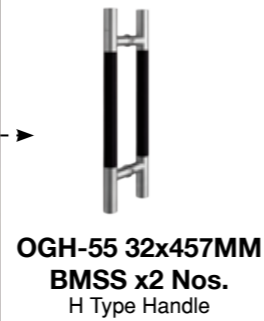

EAZY - 55

Single Swing Door

- OZHN-DP-PR-33 4M ABM**
- OPF-2 STD BM x 1Nos.**
- OFS-ACC-GDP STD BM x 1 Nos.**
Top Pivot for Patch/Point Fitting Doors
- OZHN-DP1-CC STD MILL x2 Nos.**
Corner Cleat

- OZHN-I10MM 3M BM**
OZHN-I12MM 3M BM
Profile-GTG-180

- OCFH-100 STD BM X 1 Nos.**
The Original SELF-CLOSING Patch Fitting

- OPL-1 STD BM X 1Nos.**
Corner Patch Lock with Strike Plate

Refer to the Ozone glass hardware range for more choices

TYPICAL LAYOUT

- OZHN-DP-PR-33 4M ABM**
- OPF-2 STD BM x 1Nos.**
- OFS-ACC-GDP STD BM x 1 Nos.**
- OZHN-DP1-CC STD MILL x2 Nos.**
Corner Cleat
- OZHN-L10MM 3M BM**
OZHN-L12MM 3M BM
L Profile-GTG-90

- OGH-55 32x457MM BMSS x2 Nos.**
H Type Handle

- OPL-1 STD BM X 1Nos.**
Corner Patch Lock with Strike Plate

- OZHN-DCOR-P 3M BM**
Decorative Profile

Technical Specification

Glass Type	Tempered Glass
Glass Thickness	10-12mm
Max. Door Height	3000mm
Max. Partition Height	3000mm
Door Weight	45-80kg
Application	Door assembly with Over Panel and Sidelight
Material	Aluminium

- OCFH-100 STD BM X 1 Nos.**
The Original SELF-CLOSING Patch Fitting

- OZHN-DP3 3M ABM**

- OZHN-DP1-GK 10MM BL**
OR
OZHN-DP1-GK 12MM BL

Note: The number of the profiles may change as per actual site measurement.