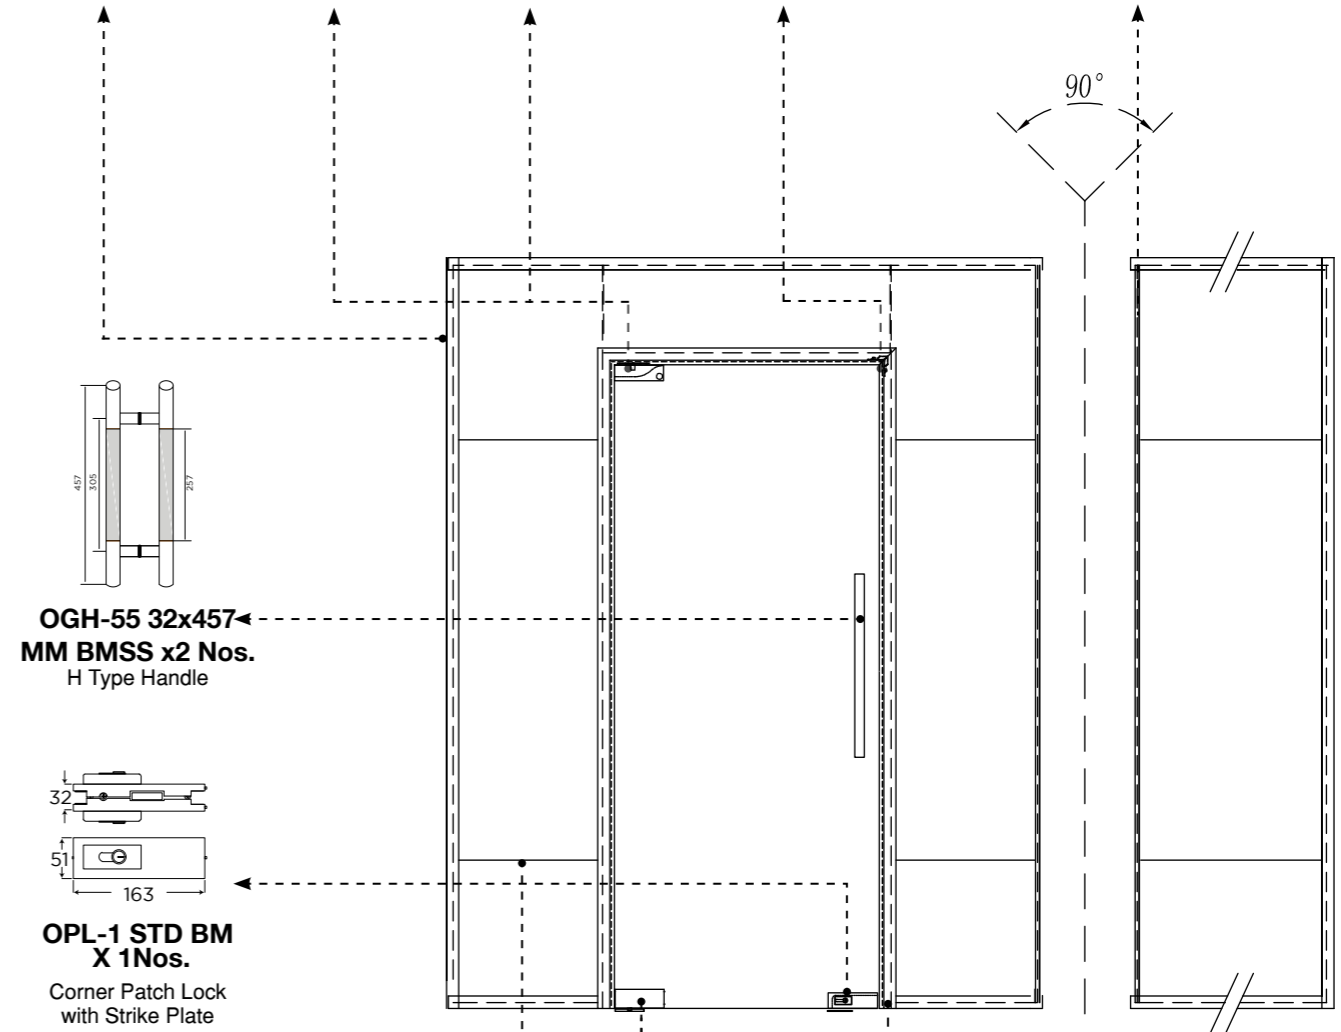

EAZY - 55

Single Swing Door

- OZHN-DP-PR-33 4M ABM**
- OPF-2 STD BM x 1Nos.**
- OFS-ACC-GDP STD BM x 1 Nos.**
Top Pivot for Patch/Point Fitting Doors
- OZHN-DP1-CC STD MILL x2 Nos.**
Corner Cleat

- OZHN-I10MM 3M BM**
OZHN-I12MM 3M BM
Profile-GTG-180

- OCFH-100 STD BM X 1 Nos.**
The Original SELF-CLOSING Patch Fitting

- OPL-1 STD BM X 1Nos.**
Corner Patch Lock with Strike Plate

Refer to the Ozone glass hardware range for more choices

TYPICAL LAYOUT

- OZHN-DP-PR-33 4M ABM**
- OPF-2 STD BM x 1Nos.**
- OFS-ACC-GDP STD BM x 1 Nos.**
- OZHN-DP1-CC STD MILL x2 Nos.**
Corner Cleat
- OZHN-L10MM 3M BM**
OZHN-L12MM 3M BM
L Profile-GTG-90

- OGH-55 32x457MM BMSS x2 Nos.**
H Type Handle

- OPL-1 STD BM X 1Nos.**
Corner Patch Lock with Strike Plate

- OZHN-DCOR-P 3M BM**
Decorative Profile

Technical Specification

Glass Type	Tempered Glass
Glass Thickness	10-12mm
Max. Door Height	3000mm
Max. Partition Height	3000mm
Door Weight	45-80kg
Application	Door assembly with Over Panel and Sidelight
Material	Aluminium