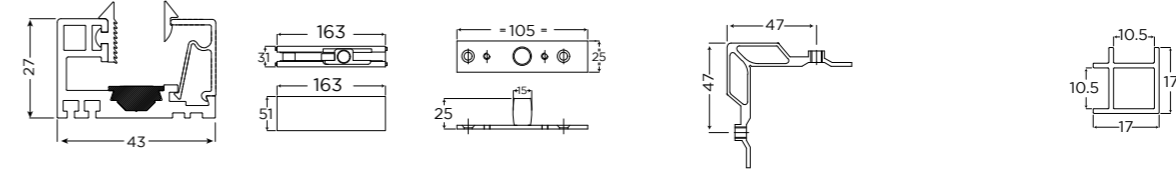

EAZY - 55

Single Swing Door

- OZHN-DP-PR-33 4M ABM**
- OPF-2 STD BM x 1Nos.**
- OFS-ACC-GDP STD BM x 1 Nos.**
Top Pivot for Patch/Point Fitting Doors
- OZHN-DP1-CC STD MILL x2 Nos.**
Corner Cleat

- OZHN-I10MM 3M BM**
OZHN-I12MM 3M BM
Profile-GTG-180

- OCFH-100 STD BM X 1 Nos.**
The Original SELF-CLOSING Patch Fitting

- OPL-1 STD BM X 1Nos.**
Corner Patch Lock with Strike Plate

Refer to the Ozone glass hardware range for more choices

TYPICAL LAYOUT

- OZHN-DP-PR-33 4M ABM**
- OPF-2 STD BM x 1Nos.**
- OFS-ACC-GDP STD BM x 1 Nos.**
- OZHN-DP1-CC STD MILL x2 Nos.**
Corner Cleat
- OZHN-L10MM 3M BM**
OZHN-L12MM 3M BM
L Profile-GTG-90

- OGH-55 32x457MM BMSS x2 Nos.**
H Type Handle

- OPL-1 STD BM X 1Nos.**
Corner Patch Lock with Strike Plate

- OZHN-DCOR-P 3M BM**
Decorative Profile

Technical Specification

Glass Type	Tempered Glass
Glass Thickness	10-12mm
Max. Door Height	3000mm
Max. Partition Height	3000mm
Door Weight	45-80kg
Application	Door assembly with Over Panel and Sidelight
Material	Aluminium