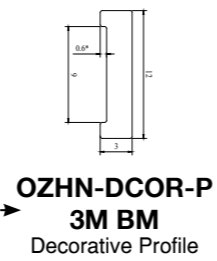

EAZY - 55

Single Swing Door

- OZHN-DP-PR-33 4M ABM**
- OPF-2 STD BM x 1Nos.**
- OFS-ACC-GDP STD BM x 1 Nos.**
Top Pivot for Patch/Point Fitting Doors
- OZHN-DP1-CC STD MILL x2 Nos.**
Corner Cleat

- OZHN-I10MM 3M BM**
OZHN-I12MM 3M BM
Profile-GTG-180

- OCFH-100 STD BM X 1 Nos.**
The Original SELF-CLOSING Patch Fitting

- OPL-1 STD BM X 1Nos.**
Corner Patch Lock with Strike Plate

Refer to the Ozone glass hardware range for more choices

TYPICAL LAYOUT

- OZHN-DP-PR-33 4M ABM**
- OPF-2 STD BM x 1Nos.**
- OFS-ACC-GDP STD BM x 1 Nos.**
- OZHN-DP1-CC STD MILL x2 Nos.**
Corner Cleat
- OZHN-L10MM 3M BM**
OZHN-L12MM 3M BM
L Profile-GTG-90

- OGH-55 32x457MM BMSS x2 Nos.**
H Type Handle

- OPL-1 STD BM X 1Nos.**
Corner Patch Lock with Strike Plate

- OZHN-DCOR-P 3M BM**
Decorative Profile

Technical Specification

Glass Type	Tempered Glass
Glass Thickness	10-12mm
Max. Door Height	3000mm
Max. Partition Height	3000mm
Door Weight	45-80kg
Application	Door assembly with Over Panel and Sidelight
Material	Aluminium

- OCFH-100 STD BM X 1 Nos.**
The Original SELF-CLOSING Patch Fitting

- OZHN-DP3 3M ABM**

- OZHN-DP1-GK 10MM BL**
OR
OZHN-DP1-GK 12MM BL

Note: The number of the profiles may change as per actual site measurement.