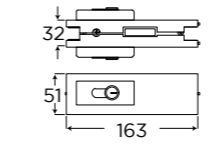

EAZY - 55

Single Swing Door

- OZHN-DP-PR-33 4M ABM**
- OPF-2 STD BM x 1Nos.**
- OFS-ACC-GDP STD BM x 1 Nos.**
Top Pivot for Patch/Point Fitting Doors
- OZHN-DP1-CC STD MILL x2 Nos.**
Corner Cleat

- OZHN-I10MM 3M BM**
OZHN-I12MM 3M BM
Profile-GTG-180

- OCFH-100 STD BM X 1 Nos.**
The Original SELF-CLOSING Patch Fitting

- OPL-1 STD BM X 1Nos.**
Corner Patch Lock with Strike Plate

Refer to the Ozone glass hardware range for more choices

TYPICAL LAYOUT

- OZHN-DP-PR-33 4M ABM**
- OPF-2 STD BM x 1Nos.**
- OFS-ACC-GDP STD BM x 1 Nos.**
- OZHN-DP1-CC STD MILL x2 Nos.**
Corner Cleat
- OZHN-L10MM 3M BM**
OZHN-L12MM 3M BM
L Profile-GTG-90

- OGH-55 32x457MM BMSS x2 Nos.**
H Type Handle

- OPL-1 STD BM X 1Nos.**
Corner Patch Lock with Strike Plate

- OZHN-DCOR-P 3M BM**
Decorative Profile

Technical Specification

Glass Type	Tempered Glass
Glass Thickness	10-12mm
Max. Door Height	3000mm
Max. Partition Height	3000mm
Door Weight	45-80kg
Application	Door assembly with Over Panel and Sidelight
Material	Aluminium