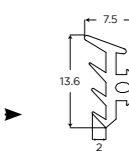

- OGH-55 32x457MM BMSS x2 Nos.**
H Type Handle

- OPL-1 STD BM X 1Nos.**
Corner Patch Lock with Strike Plate

- OZHN-DCOR-P 3M BM**
Decorative Profile

Technical Specification

Glass Type	Tempered Glass
Glass Thickness	10-12mm
Max. Door Height	3000mm
Max. Partition Height	3000mm
Door Weight	45-80kg
Application	Door assembly with Over Panel and Sidelight
Material	Aluminium

- OCFH-100 STD BM X 1 Nos.**
The Original SELF-CLOSING Patch Fitting

- OZHN-DP3 3M ABM**

- OZHN-DP1-GK 10MM BL**
OR
OZHN-DP1-GK 12MM BL

Note: The number of the profiles may change as per actual site measurement.