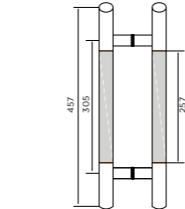

- OCFH-100 STD BM X 1 Nos.**
The Original SELF-CLOSING Patch Fitting

- OPL-1 STD BM X 1Nos.**
Corner Patch Lock with Strike Plate

Refer to the Ozone glass hardware range for more choices

TYPICAL LAYOUT

- OZHN-DP-PR-33 4M ABM**
- OPF-2 STD BM x 1Nos.**
- OFS-ACC-GDP STD BM x 1 Nos.**
- OZHN-DP1-CC STD MILL x2 Nos.**
Corner Cleat
- OZHN-L10MM 3M BM**
OZHN-L12MM 3M BM
L Profile-GTG-90

- OGH-55 32x457MM BMSS x2 Nos.**
H Type Handle

- OPL-1 STD BM X 1Nos.**
Corner Patch Lock with Strike Plate

- OZHN-DCOR-P 3M BM**
Decorative Profile

Technical Specification

Glass Type	Tempered Glass
Glass Thickness	10-12mm
Max. Door Height	3000mm
Max. Partition Height	3000mm
Door Weight	45-80kg
Application	Door assembly with Over Panel and Sidelight
Material	Aluminium